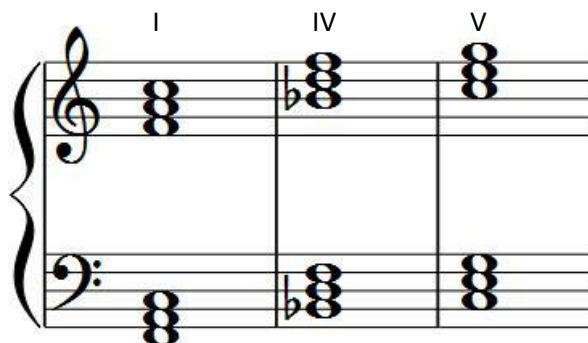

Analyze and Learn From

Happy Birthday

1. This version of Happy Birthday is based on which scale? **F Major**
Hint: Look at the highlighted keys. Which major scale has B flat as its only black key?

2. On which scale degree does the song start? **5th scale degree or Dominant**

3. On which scale degree does the song end? **1st scale degree or Tonic**

4. Name the interval between the first and second notes. **Unison or P1**

5. Name the interval between the second and third notes. **2nd or M2**

6. Complete the key signature for this song.

7. Draw the primary chords of this key.

8. Use your ear to figure out which chords accompany the melody. Choose from the primary chords and write the chord names above the lyrics.