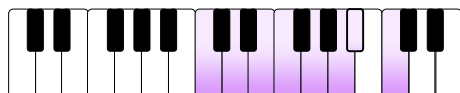

Analyze and Learn From

Happy Birthday

1. This version of Happy Birthday is based on which scale? **F Major**
Hint: Look at the highlighted keys. Which major scale has B flat as its only black key?

2. On which scale degree does the song start? **5th scale degree or Dominant**

3. On which scale degree does the song end? **1st scale degree or Tonic**

4. Name the interval between the first and second notes. **Unison or P1**

5. Name the interval between the second and third notes. **2nd or M2**

6. Complete the key signature for this song.

7. Draw the primary chords of this key.

8. Use your ear to figure out which chords accompany the melody. Choose from the primary chords and write the chord names above the lyrics.